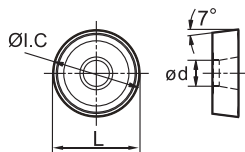

RC □ □

Type	Dimensions(mm)				Coated cemented carbide										Cemented carbide								
	L	ØI.C	S	ød	KBC710	KBC715	KBC720	KBC725	KBC730	KBG130	KBG202	KBG135	KBD110	KBD102	KBD120	KBD125	KBD130	KLT310	KLT340	KLT051	KLT110	KLT120	
RCMX0803MO	8.0	8.0	3.18	3.36			●		○				○										
RCMX1003MO	10	10	3.18	3.6	●		●		●											○	○	○	
RCMX1204MO	12	12	4.76	4.4	○		●												○	●	○	●	
RCMX1606MO	16	16	6.35	5.5	●		●		○										○	●	○		
RCMX2006MO	20	20	6.35	6.5	○	★	●		○	○				○	★					●	○	●	
RCMX2507MO	25	25	7.94	7.2		★	●		○	○					○					●			
RCMX3209MO	32	32	9.52	9.5	○	○	●		○					●									